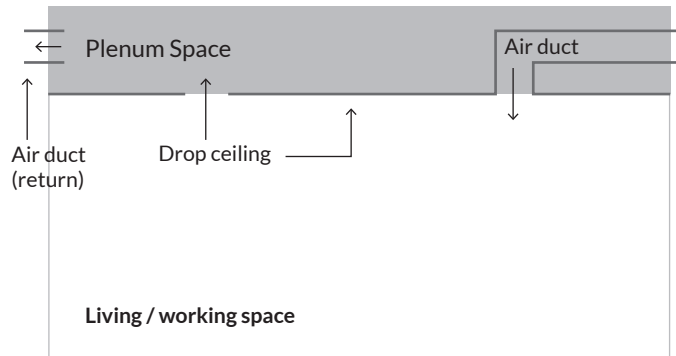

Gauge Location Chart

	Paige P/N	Paige P/N	Paige P/N	Paige P/N	Paige P/N	Paige P/N
	98P183L&M	98P143L&M	98P1814L&M	984182C&M	984122C&M	984184/984184M
	18 AWG	14 AWG	18 AWG	18 AWG	12 AWG	18 AWG
Sign Location	Rip Strip Plenum	Rip Strip Plenum	Rip Strip Plenum w/ground	Paige Plus	Paige Plus	Paige RGB
Indoors (all wire indoors)	YES	YES	YES	YES	YES	YES
Damp (wire is indoors and in letters outdoors)	YES	YES	YES	YES	YES	YES
Damp Riser (wire is in riser and letters are outdoors)	YES	YES	YES	NO	NO	NO
Plenum (all wires are indoors)	YES	YES	YES	NO	NO	NO
Plenum Damp (wire is indoors and in letters outdoors)	YES	YES	YES	NO	NO	NO
Wet (wire is exposed directly to elements)	NO	NO	NO	YES	YES	YES

Plenum spaces are the open spaces above the ceiling or below the floor that are used for air circulation. Any cable that you run through plenum spaces must be plenum rated.